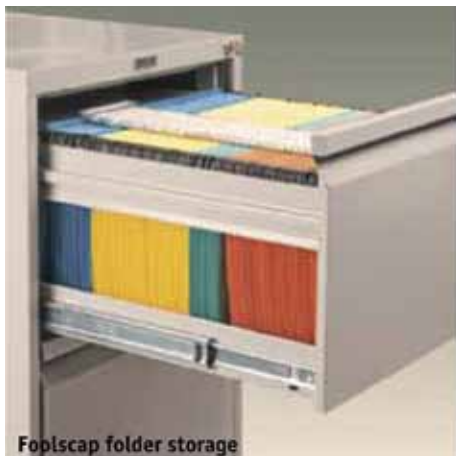

Complete retraction system

Foolscap folder storage