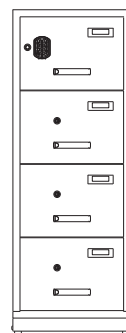

FC 4E-KK

- Dizajniran da zaštiti dokumente u slučaju požara. Vatrootporni kartotečni ormari osiguravaju najviši nivo zaštite od požara i krađe.
- Vatrootporna zaštita – 60 minuta LFS 60P prema EN 15659.
- Kapacitet fioke - 40 kg.
- Fioke podesive za A4 i Foolscap dokumente.
- Svi kartotečni ormari poseduju centralnu visoko sigurnosnu bravu ili elektronski bravu. Dodatno fioke mogu biti na ključ, elektronsku ili mehaničku kombinacijsku bravu. Brave proizvedene u Nemačkoj.
- Elektrostatsko plastificirani sa svih strana uključujući i dno. Površina otporna na grebanje pružajući izgled doživotnog kvaliteta.
- Ručke i područje za natpis presvučeni gumom.
- Pojedinačno zaključavanje fioka omogućuje korisniku da ostavi jednu ili više fioka otključanu.
- Boja: RAL 7035.

- Designed to protect documents against fire.
- Fire resistance – 1 hour LFS 60P according to EN 15659.
- Drawer capacity – 40 kg.
- Drawers adjustable for A4 and Foolscap files.
- All filing cabinets are specified with a central high security key or digital push lock. Additional drawers can be specified with key, digital or mechanical combination locks. Key lock made in Germany (Euro Locks).
- Electrostatic powder coating is applied to all sides, including bottom. The finish is scratch-resistant, providing a lifetime quality appearance.
- Anti-tilt device.
- Handles and label holders are made of rubber coated plastic (soft touch).
- Individual drawer locking latch allows the user to leave one or more drawers unlocked with the push lock in the locked position.
- Colour: RAL 7035 (light grey).