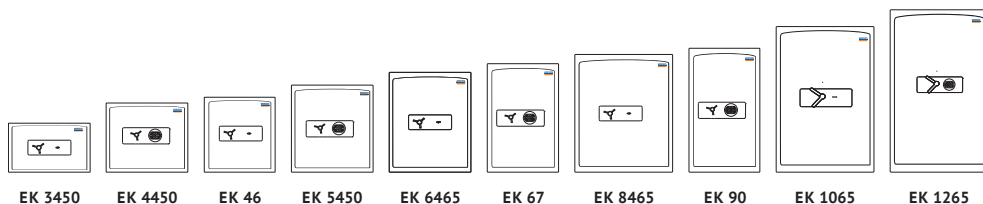

EK 3450

EK 4450

EK 46

EK 5450

EK 6465

EK 67

EK 8465

EK 90

EK 1065

EK 1265

- Dizajniran da zaštiti dokumente i vrednosti u slučaju provala.
- Protuprovalna zaštita - EN 1143-1, stepen I.
- Debljina prednje ploče - 10 mm, debljina vrata - 62 mm.
- Debljina stranica - 24 mm.
- Trostrani zasuni.
- Brava osigurana od napada bušenjem.
- Standardna isporuka s dvobradom bravom na ključ (2 ključa).
- Pripremljen za sidrenje.
- Boja: RAL 7024, dostupno i u RAL 7035.

- Designed to protect documents and valuables in case of burglary.
- Burglary resistance – EN 1143-1, Grade I.
- Thickness of front panel - 10 mm, thickness of door - 62 mm.
- Thickness of walls - 24 mm.
- 3 live-locking bolts.
- Integrated relocker, lock secured from drill attacks.
- Standard delivery with double-bit high security key lock with two keys.
- Anchoring to the floor is available.
- Color: RAL 7024 (grey graphite), also available in RAL 7035 (light grey).