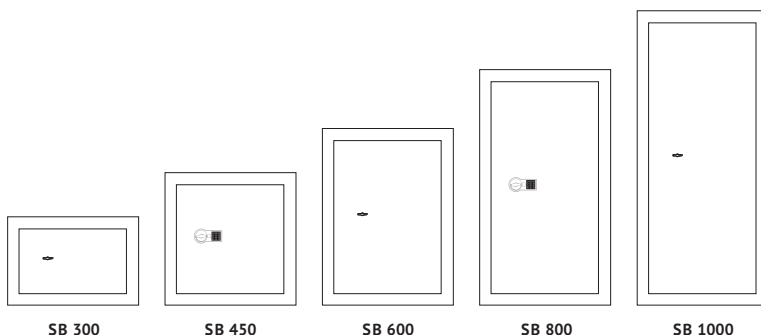

- Dizajniran da zaštiti dokumente i vrednosti u slučaju protuprovale.
- Protivprovalna zaštita – S2 prema EN 14450.
- Debljina vrata – 30 mm.
- Duple stranice.
- 3-strani zasuni.
- Brava osigurana od napada bušenjem.
- Standardna isporuka s dvobradom bravom na ključ (2 ključa).
- Pripremljen za sidrenje.
- Boja: RAL 7035 ili RAL 7024.

- Designed to protect documents and valuables in case of burglary.
- Burglary resistance – S2 according to EN 14450.
- Thickness of door – 30 mm.
- Double-wall construction.
- 3 live-locking bolts.
- Integrated relocker, lock secured from drill attacks.
- Standard delivery with double-bit high security key lock with two keys.
- Anchoring to the floor is available.
- Color: RAL 7035 (light grey) or RAL 7024 (dark grey).