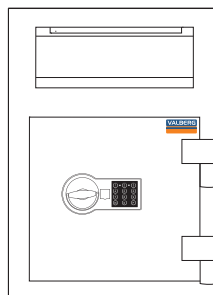

ASD 32

- Dizajnirani za depozit novca bez pristupa sadržaju sefa.
- Debljina prednje ploče - 5 mm.
- Debljina stranica - 5 mm.
- 3-strano zaključavanje.
- Anti-fishing zaštita.
- Standardna isporuka s dvobradom bravom na ključ (2 ključa).
- Boja: RAL 7024, dostupno i u RAL 7035.

- Designed to deposit money without access to the content of the safe.
- Thickness of front panel - 5 mm.
- Thickness of walls - 5 mm.
- 3 live-locking bolts.
- Anti-fishing protection.
- Standard delivery with double-bit high security key lock with two keys.
- Color: RAL 7024 (grey graphite), also available in RAL 7035 (light grey).